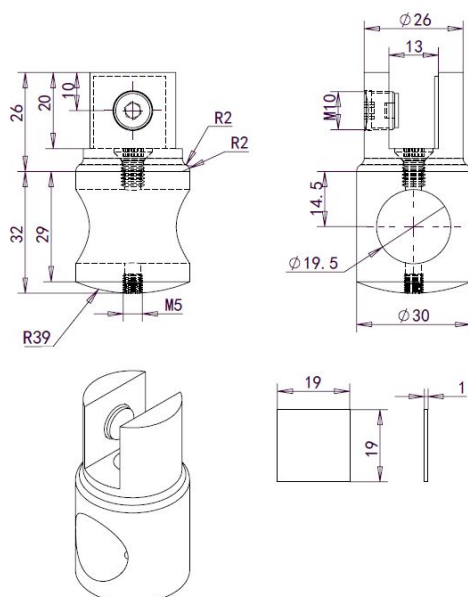

PRODUCT SHEET

Description:

Bar To Glass Bracket, F/ø19mm Tube, Chrome Pl, 8-10mm Glass W/Closed Bar Hole

Item number:

15.26.102-0

Units	Box	Carton	HS Code	Barcode
Pcs.	1	50	8302419000	 5704866504232

SISO A/S